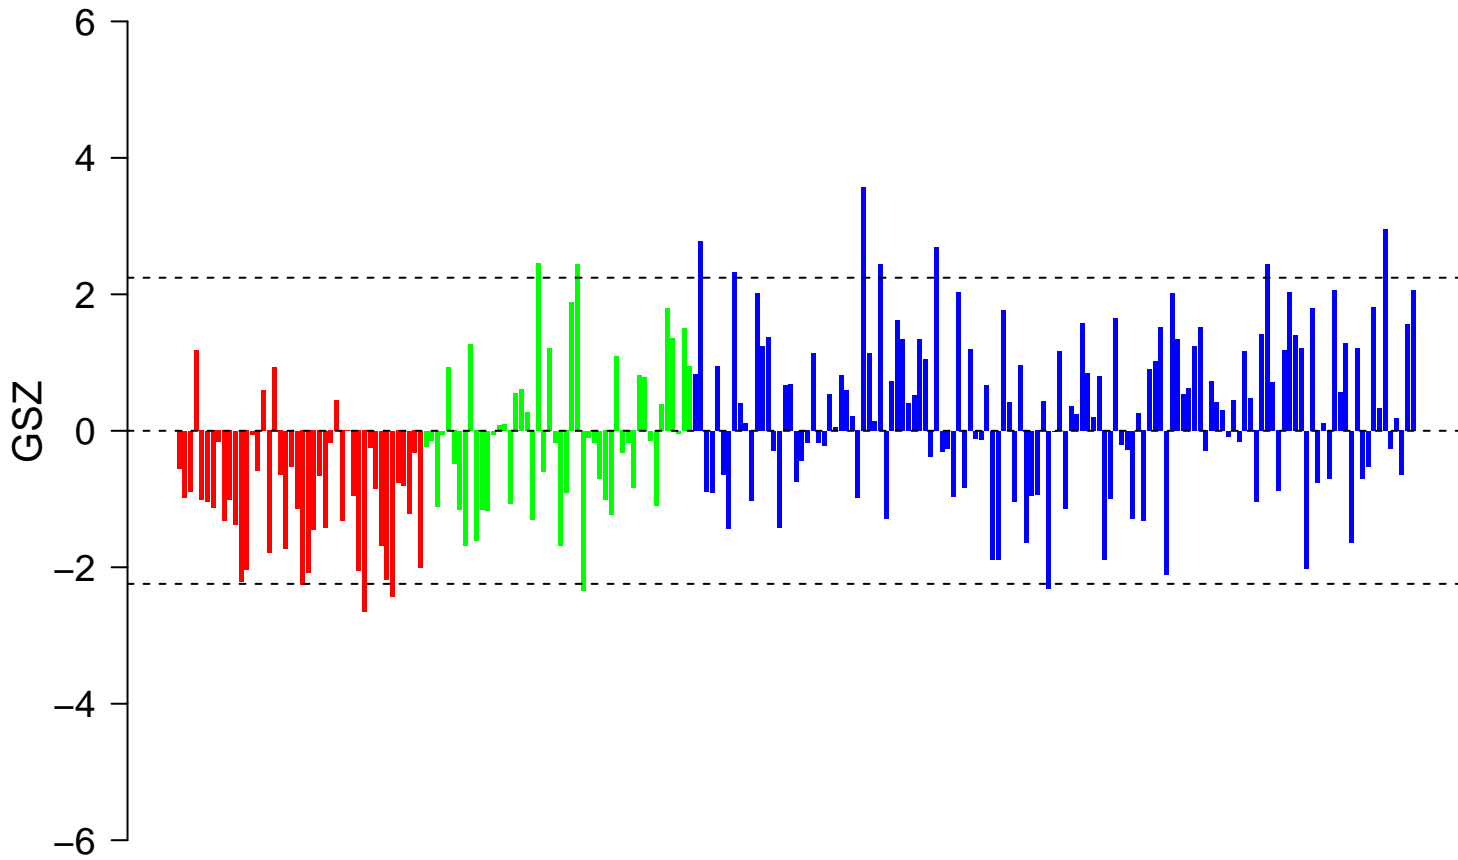

REACTOME_GOLGI_ASSOCIATED_VESICLE_BIOGENESIS

REACTOME_GOLGI_ASSOCIATED_VESICLE_BIOGENESIS

■ on
■ -
□ off

REACTOME_GOLGI_ASSOCIATED_VESICLE_BIOGENESIS