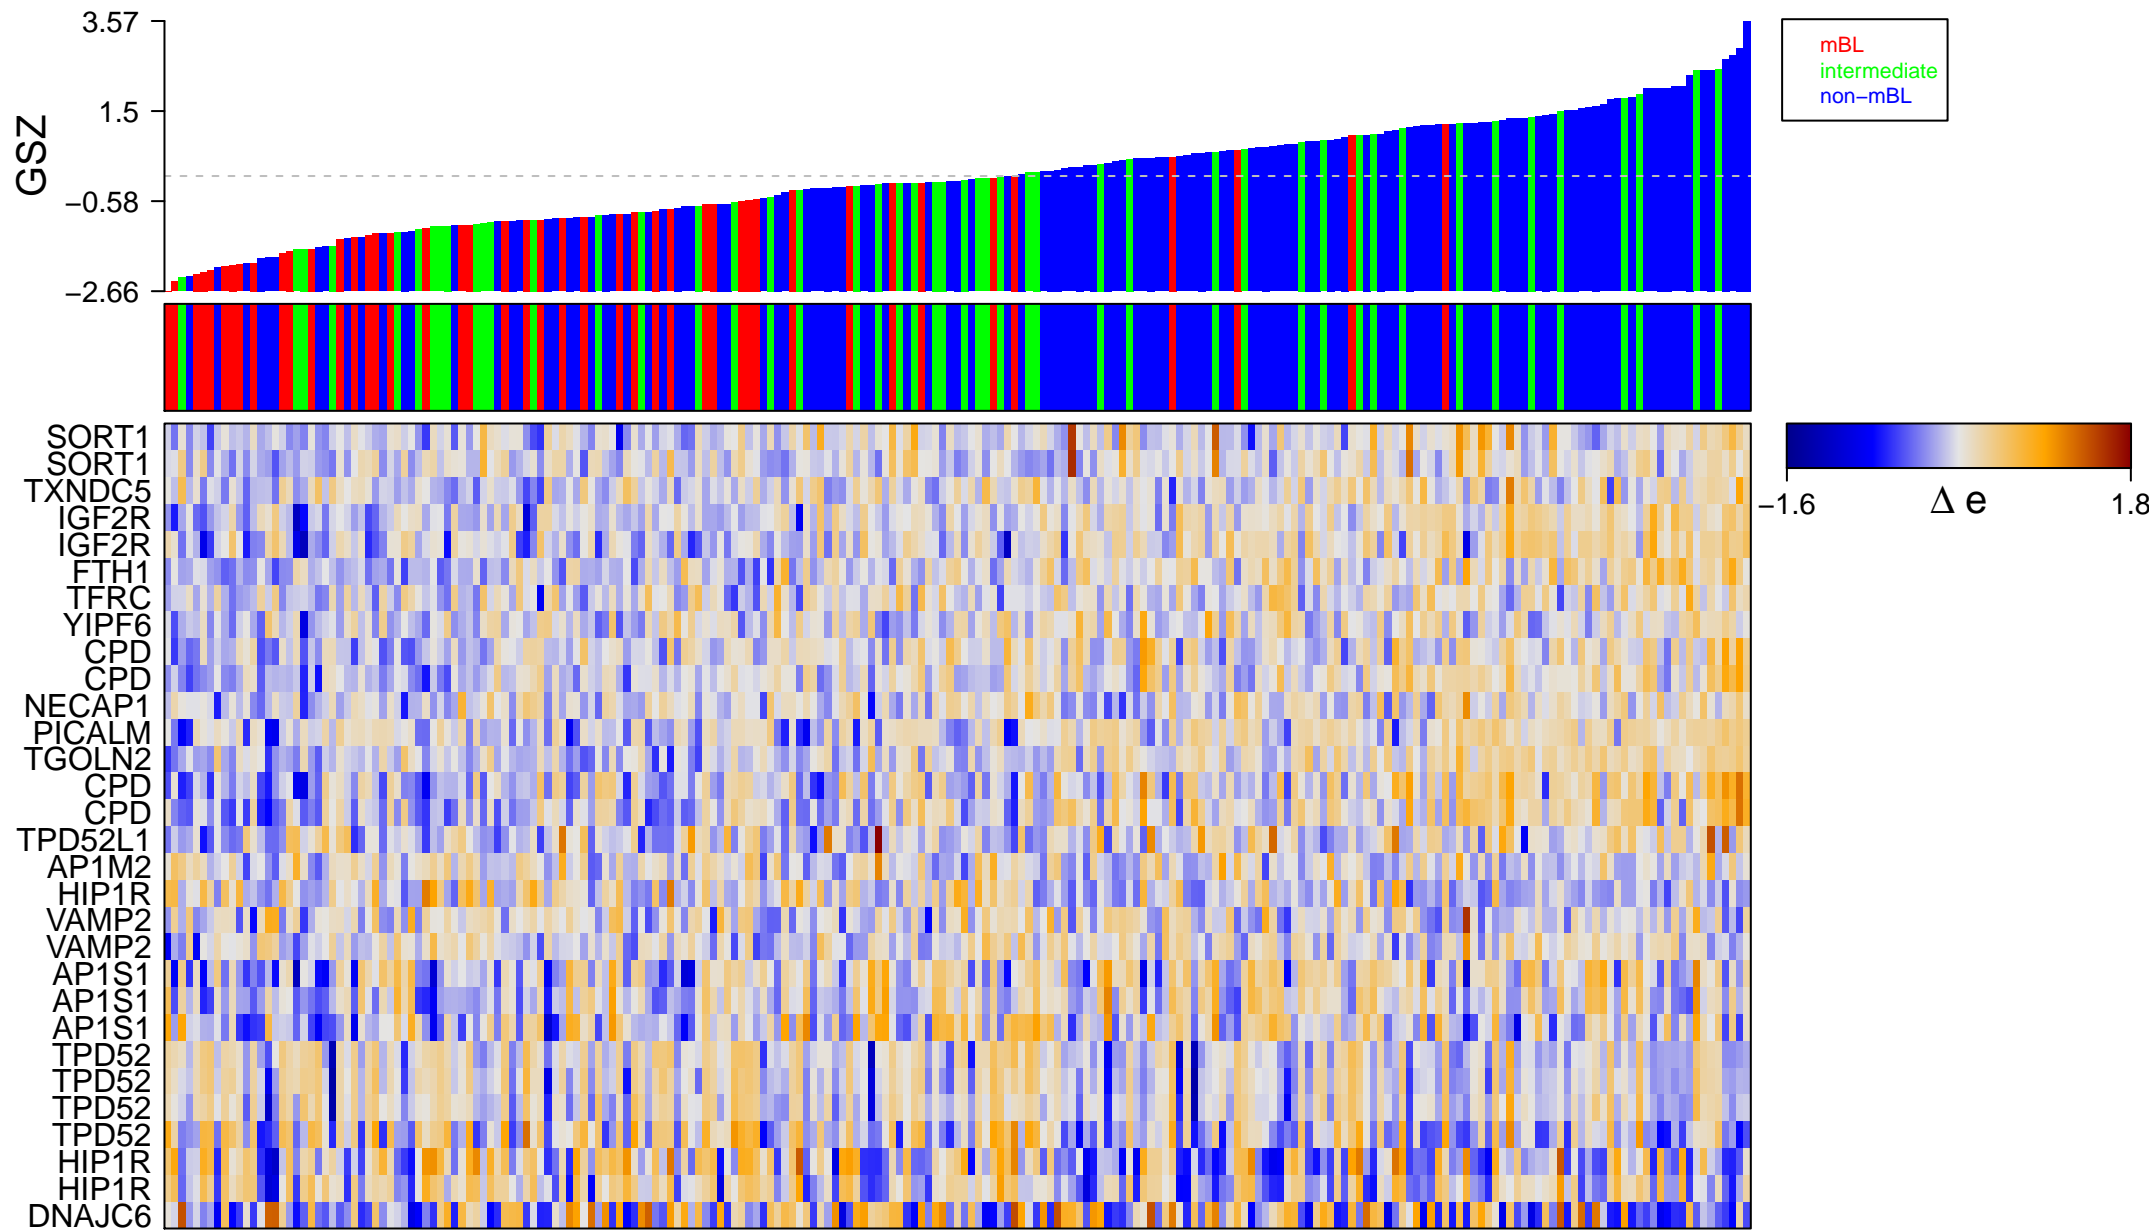

REACTOME_GOLGI_ASSOCIATED_VESICLE_BIOGENESIS

REACTOME_GOLGI_ASSOCIATED_VESICLE_BIOGENESIS

■ on
■ -
□ off

REACTOME_GOLGI_ASSOCIATED_VESICLE_BIOGENESIS